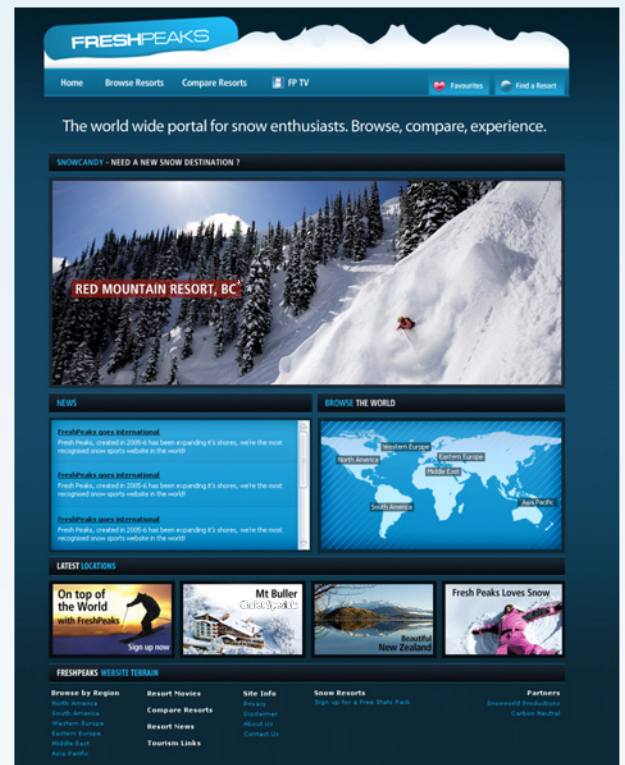

FRESHPEAKS.COM

The world-wide portal for snow sport enthusiasts.

Silver Package Overview

September 2009

Silver Package Overview

The Fresh Peaks silver package is an ideal package for resorts that are looking beyond local demand and trying to gain a foothold in the global snow tourism market.

Fresh Peaks silver package gives your resort the opportunity to showcase and promote it's features and facilities to the domestic and international market through the following:

- A six (6) page profile "micro-site" custom tailored to your resort - your resort's online brochure
- Access to a range of Fresh Peaks media channels
- Link to your resorts website homepage
- Resort contact details and Logo / Brandmark
- Full access to Fresh Peaks communication and marketing tools

Silver Package at a Glance

Overview page

Impress users at first glance.

- Prominent positioning of your company logo
- A overall description of your resort
- Image player showcasing your resort through image slideshow

Location Page

Fully detailed information on how best to get to your resort.

- Resort location map including; closest towns, airports, highways and other information
- Best access options including; flights, car hire and other options
- Travel times
- Information on how to get around the resort