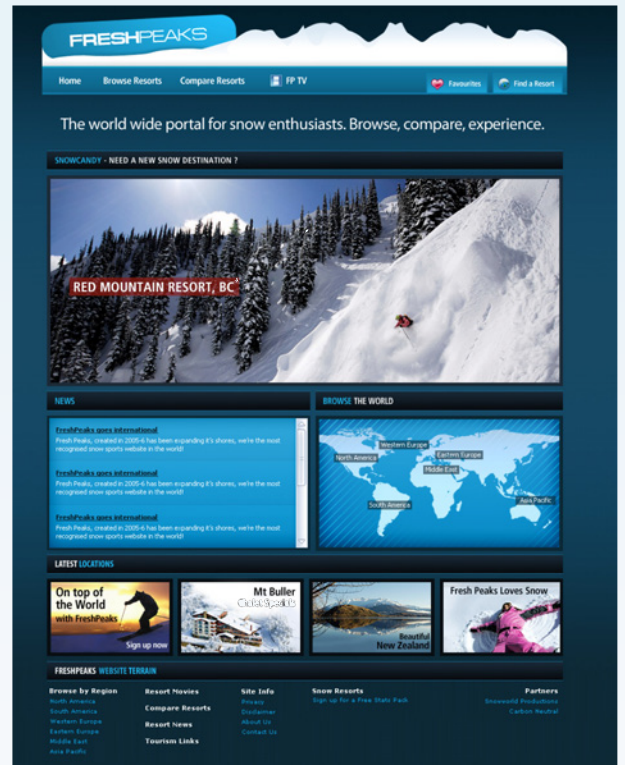

FRESHPEAKS.COM

The world-wide portal for snow sport enthusiasts.

Gold Package Overview

September 2009

Gold Package Overview

Fresh Peaks have specifically designed this gold package to showcase exactly why it is your snow-enthusiasts should be planning their holidays with your resort.

Through this package Fresh Peaks will promote and market your resort to capture the attention of a worldwide audience in the following ways:

- A ten (10) page profile "micro-site" custom tailored to your resort
- Access to a range of Fresh Peaks rich media channels means your target audience will be able to experience your entire resort at the click of a button
- More opportunity to pull to purchase through full navigation of your resort profile
- Link to your resorts website homepage
- Resorts contact details
- Full access to Fresh Peaks communication and marketing tools

Gold Package at a Glance

Overview page

Impress users at first glance.

- Prominent positioning of your company logo
- A overall description of your resort
- Image player showcasing your resort through image slideshow